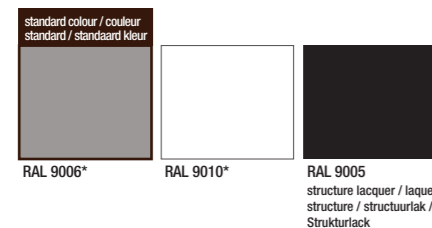

EPOXY COATING / REVÊTEMENT EPOXY / EPOXYCOATING / EPOXIDHARZBESCHICHTUNG

* Not available for Flat Collection / pas possible pour la Collection Flat / niet mogelijk bij Flat Collectie / nicht möglich für Flat Kollektion