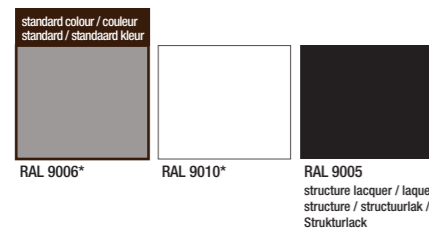

EPOXY COATING / REVÊTEMENT EPOXY / EPOXYCOATING / EPOXIDHARZBESCHICHTUNG

* Not available for Flat Collection / pas possible pour la Collection Flat / niet mogelijk bij Flat Collectie / nicht möglich für Flat Kollektion