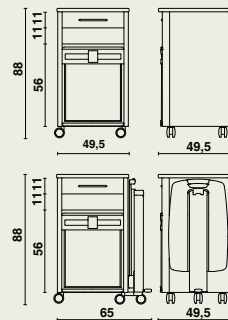

- 2 side panels with a front lath, back, bottom, and a tabletop.
- The frame, door, and drawer fronts are made of light grey melaminated chipboard (thickness 19 mm).
- The panels are connected to each other by means of wooden dowels and eccentric cams.
- The front posts have a melamine layer with an aluminium look.
- Storage cabinet with refrigerator.
- Noiseless absorption refrigerator "Dometic Minicool - Silencio DS 400 BI".
- Capacity: 37 litres.
- Door with HPL finishing.
- Interior lighting with LED.
- Spiral cable.
- The removable drawer is made of metal sides, between which a wooden bottom and back have been attached. The drawer is finished with a wooden drawer front.
- The drawer is installed in the cupboard frame by means of high-quality steel rails with an end stop.
- Metal design handle.
- The metal parts are protected by a light grey epoxy-coating.
- The tabletop has rounded corners and edges and is made of melaminated chipboard of 18 mm.
- 4 design twin castors Ø 65 mm.

Optional dinner tray Livia

- Folding.
- Easy to incline in both directions.
- The dinner tray has an upright edge.
- The folding part is fixed on a strong aluminium guiding profile that has been finished with an anodisation layer.
- The dinner tray is height-adjustable (between 80 and 110 cm) by means of a gas spring.
- Dimensions of the dinner tray: 63 x 40,5 cm.
- The gas spring is activated by means of a foot pedal.
- The dinner tray is made of fire-retardant ABS.
- The bedside table stands on 5 design castors Ø 65 mm.

Dimension

07170 | 49,5 x 49,5 x height 88 cm
with dinner tray Livia | 65 x 49,5 x height 88 cm

Materials and finishing

- Wood: chipboard (melaminated).
- Metal: epoxy-coating (clear gray).
- High-quality self-closing hinges.
- Withstands the common cleaning products.