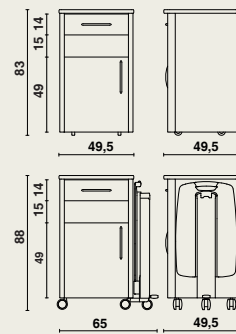

## One-sided version (storage cabinet, open compartment, drawer)

- 2 side panels with a front lath, back, bottom, and a tabletop.
- Made of melaminated chipboard (thickness 19 mm).
- The panels are connected to each other by means of wooden dowels and eccentric cams.
- Storage cabinet with a removable shelf.
- High-quality self-closing hinges, opening up to 135°.
- Metal design handle.
- The removable drawer is made of metal sides, between which a wooden bottom and back have been attached.
- The drawer is installed in the cupboard frame by means of high-quality steel rails with an end stop.
- The metal parts are protected by an epoxy-coating.
- The tabletop has rounded corners and edges and is made of melaminated chipboard of 19 mm.
- 4 hidden castors Ø 50 mm (only available in the standard version).

## Optional dinner tray Livia

- Folding.
- Easy to incline in both directions.
- The dinner tray has an upright edge.
- The folding part is fixed on a strong aluminium guiding profile that has been finished with an anodisation layer.
- The dinner tray is height-adjustable (between 80 and 110 cm) by means of a gas spring.
- Dimensions of the dinner tray: 63 x 40,5 cm.
- The gas spring is activated by means of a foot pedal.
- The dinner tray is made of fire-retardant ABS.
- The bedside table stands on 5 design castors Ø 65 mm.

## Dimension

**06242** | 49,5 x 49,5 x height 83 cm  
with dinner tray Livia | 65 x 49,5 x height 88 cm